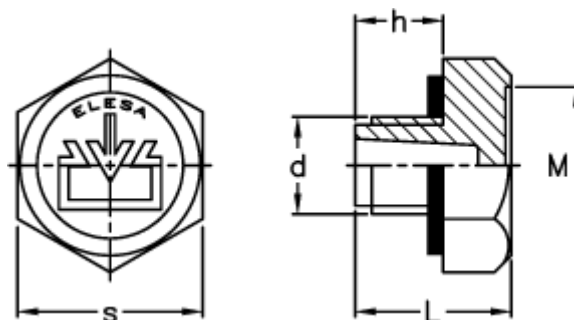

Data Sheet

Article number: 2311059942
Description: E+G Oil Plug
TSD.10x1,5, red

Measures

d	= M10x1,5
h	= 9
L	= 16
M	= 15.0
s	= 19
Tightening torque N m = 4 to 5	